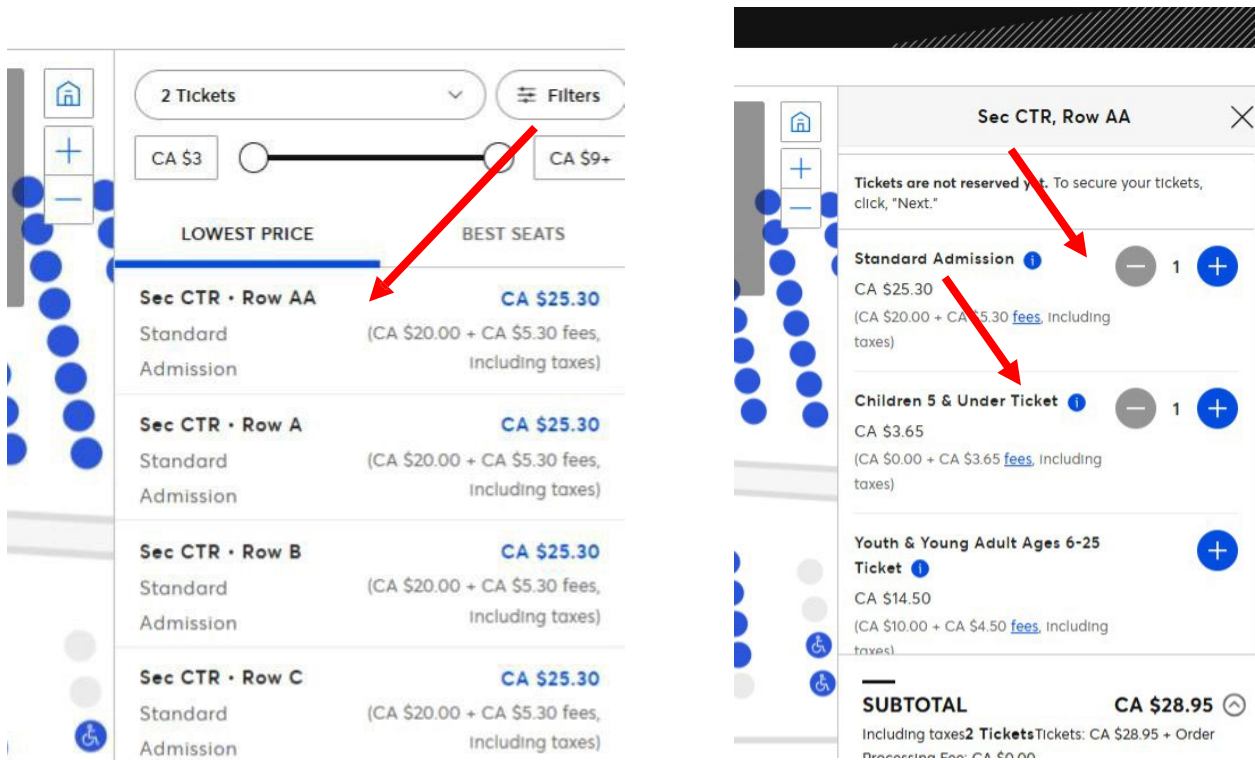

2 Tickets [Filters](#)

CA \$25 CA \$26

	LOWEST PRICE	BEST SEATS
Sec CTR • Row AA	CA \$25.30	
Standard Admission	(CA \$20.00 + CA \$5.30 fees, including taxes)	
Sec CTR • Row A	CA \$25.30	
Standard Admission	(CA \$20.00 + CA \$5.30 fees, including taxes)	
Sec CTR • Row B	CA \$25.30	
Standard Admission	(CA \$20.00 + CA \$5.30 fees, including taxes)	
Sec LC • Row A	CA \$25.30	
Standard Admission	(CA \$20.00 + CA \$5.30 fees, including taxes)	
Sec LC • Row B	CA \$25.30	
Standard Admission	(CA \$20.00 + CA \$5.30 fees, including taxes)	
Sec LC • Row C	CA \$25.30	
Standard Admission	(CA \$20.00 + CA \$5.30 fees, including taxes)	
Sec LC • Row D	CA \$25.30	
Standard Admission	(CA \$20.00 + CA \$5.30 fees, including taxes)	

PayPal PREFERRED PAYMENTS PARTNER

-Selected seats will turn green with a white checkmark on the seat map once selected.

How To Purchase Tickets Guide

-Once you've selected the number of seats you require, click the green 'next' button in the bottom right corner.

If you are purchasing Youth / Young Adult or Children 5 & Under Tickets, when you select the seats on the map, a pop-up will appear to choose which type of ticket you are purchasing:

How To Purchase Tickets Guide

If you are using the list view on the right side to pick tickets, select the seat you want and it will then move to a screen to give you the option to select the different ticket types

LOGGING IN TO TICKETMASTER