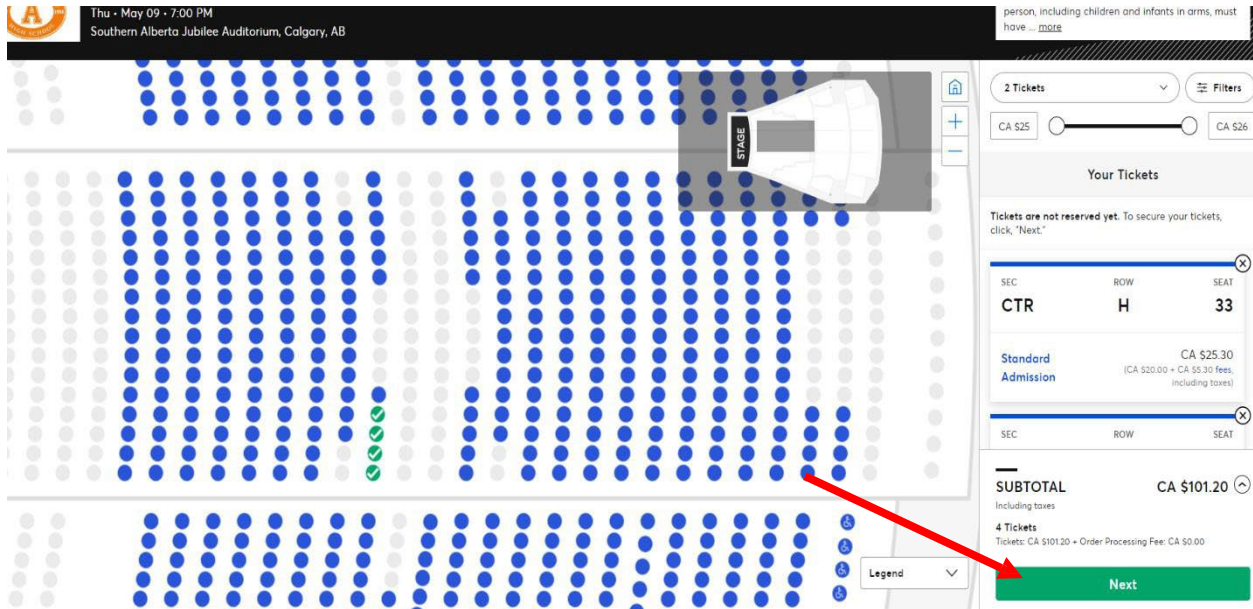

2 Tickets [Filters](#)

CA \$25 CA \$26

	LOWEST PRICE	BEST SEATS
Sec CTR • Row AA	CA \$25.30	
Standard Admission	(CA \$20.00 + CA \$5.30 fees, including taxes)	
Sec CTR • Row A	CA \$25.30	
Standard Admission	(CA \$20.00 + CA \$5.30 fees, including taxes)	
Sec CTR • Row B	CA \$25.30	
Standard Admission	(CA \$20.00 + CA \$5.30 fees, including taxes)	
Sec LC • Row A	CA \$25.30	
Standard Admission	(CA \$20.00 + CA \$5.30 fees, including taxes)	
Sec LC • Row B	CA \$25.30	
Standard Admission	(CA \$20.00 + CA \$5.30 fees, including taxes)	
Sec LC • Row C	CA \$25.30	
Standard Admission	(CA \$20.00 + CA \$5.30 fees, including taxes)	
Sec LC • Row D	CA \$25.30	
Standard Admission	(CA \$20.00 + CA \$5.30 fees, including taxes)	

If you are purchasing Youth / Young Adult or Children 5 & Under Tickets, when you select the seats on the map, a pop-up will appear to choose which type of ticket you are purchasing:

How To Purchase Tickets Guide