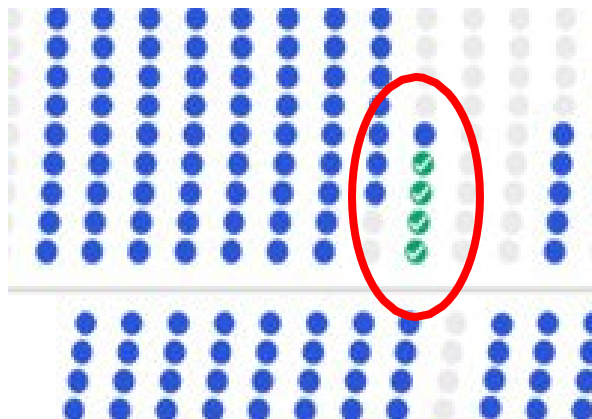

How To Purchase Tickets Guide

CHOOSING YOUR SEATS

-Head to <https://www.ticketmaster.ca/event/1100647B852F51E0> to access the event page for this event.

-Using the interactive seat map or the seating locations on the right side, choose the seats you are after.

Wedu [More Info](#)
Thu - May 09 - 7:00 PM
Southern Alberta Jubilee Auditorium, Calgary, AB

Important Event Info: **VENUE POLICY** Each person, including children and infants in arms, must have ... [more](#)

2 Tickets [Filters](#)

CA $25 CA $26

	LOWEST PRICE	BEST SEATS
Sec CTR • Row AA	CA $25.30	
Standard Admission	(CA $20.00 + CA $5.30 fees, including taxes)	
Sec CTR • Row A	CA $25.30	
Standard Admission	(CA $20.00 + CA $5.30 fees, including taxes)	
Sec CTR • Row B	CA $25.30	
Standard Admission	(CA $20.00 + CA $5.30 fees, including taxes)	
Sec LC • Row A	CA $25.30	
Standard Admission	(CA $20.00 + CA $5.30 fees, including taxes)	
Sec LC • Row B	CA $25.30	
Standard Admission	(CA $20.00 + CA $5.30 fees, including taxes)	
Sec LC • Row C	CA $25.30	
Standard Admission	(CA $20.00 + CA $5.30 fees, including taxes)	
Sec LC • Row D	CA $25.30	
Standard Admission	(CA $20.00 + CA $5.30 fees, including taxes)	

PayPal PREFERRED PAYMENTS PARTNER

-Selected seats will turn green with a white checkmark on the seat map once selected.