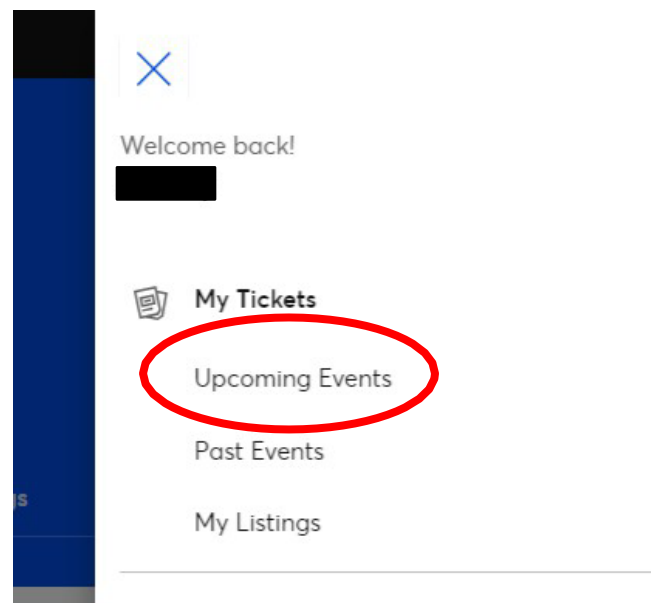

-Click 'my account' in the top right corner of the main Ticketmaster page, then select 'upcoming events' to view your order for this event.

-On a smartphone, when logged in to your account through the Ticketmaster app or a web browser, you will have the option to add your tickets to the wallet on your phone for easy access on the night of the event.