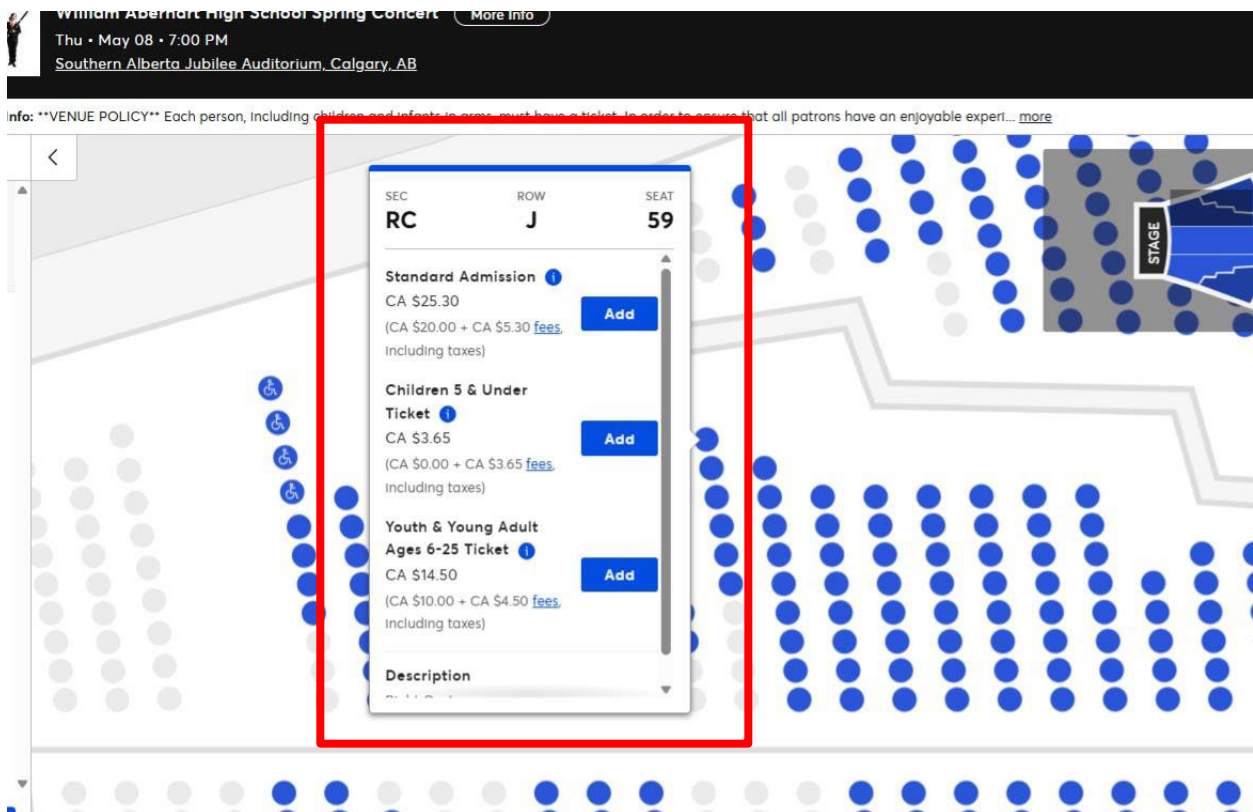

2 Tickets [Filters](#)

CA \$25 CA \$26

	LOWEST PRICE	BEST SEATS
Sec CTR • Row AA	CA \$25.30	
Standard Admission	(CA \$20.00 + CA \$5.30 fees, including taxes)	
Sec CTR • Row A	CA \$25.30	
Standard Admission	(CA \$20.00 + CA \$5.30 fees, including taxes)	
Sec CTR • Row B	CA \$25.30	
Standard Admission	(CA \$20.00 + CA \$5.30 fees, including taxes)	
Sec LC • Row A	CA \$25.30	
Standard Admission	(CA \$20.00 + CA \$5.30 fees, including taxes)	
Sec LC • Row B	CA \$25.30	
Standard Admission	(CA \$20.00 + CA \$5.30 fees, including taxes)	
Sec LC • Row C	CA \$25.30	
Standard Admission	(CA \$20.00 + CA \$5.30 fees, including taxes)	
Sec LC • Row D	CA \$25.30	
Standard Admission	(CA \$20.00 + CA \$5.30 fees, including taxes)	

PayPal PREFERRED PAYMENTS PARTNER

-Selected seats will turn green with a white checkmark on the seat map once selected.

How To Purchase Tickets Guide

-Once you've selected the number of seats you require, click the green 'next' button in the bottom right corner.

If you are purchasing Youth / Young Adult or Children 5 & Under Tickets, when you select the seats on the map, a pop-up will appear to choose which type of ticket you are purchasing:

How To Purchase Tickets Guide

If you are using the list view on the right side to pick tickets, select the seat you want and it will then move to a screen to give you the option to select the different ticket types

LOGGING IN TO TICKETMASTER